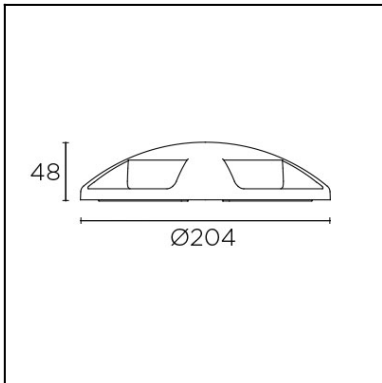

OUT 

XENA SURFACE

55-9946-34-CM

The photograph may not match the reference exactly. Please read the product description to identify the finish.

Download photometric file .ldt /.ies

Click on image to download energy label

TECHNICAL CHARACTERISTICS

Type:	UPLIGHT RECESSED
IP Protection degrees:	IP65
Light source 1:	2 x LED Cree 3WW Neutral white - 4000K 336 lm ^(N) CRI 75
Voltage / Frequency:	100-240V/50-60Hz
Warranty:	2
Option to extend the guarantee:	5
Units per box:	6
Net Weight (Kg):	
EAN Code:	8435381458546
CFM:	0.00
Stability:	>15°