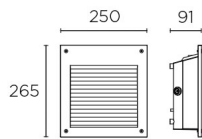

MICENAS LED Wall recessed

Description

Wall recessed for outdoor use.

For frontal lighting and downlighting. Includes flush-mounting box. Includes 2 cable outlets to facilitate chain mounting. Structure material: High purity aluminium. Structure finish: Urban grey. Diffuser material: Glass. Diffuser finish: Partly-sandblasted. UV protection. Warranty: 2 Years. Product net weight (Kg): 2.115 Product length (mm): 91 Product width or diameter (mm): 250 Product height (mm): 265 Class 1. Glow wire test: 850. IP: IP65. IK: IK10. LED. No. of lampholders or LEDs: 18. LED brand: OSRAM. Driver brand: EAGLERISE. Maximum power of light source: 20W. Colour temperature: Warm White - 3000K. Colour rendering index: 80. MacAdam Steps: 3. Hours of life: 50.000h L70B30. Photobiological risk: RG1. Real flux (lm): 504. Nominal flux (lm): 1862. Lm/Real W: 22. Voltage and frequency range: 100-240 VAC. Voltage: 3. Intensity: 40. Gear included: Yes, electronic. Multi-voltage gear included. Total power: 22.5W. Power factor: 0.96.

Finish

Urban grey
Partly-sandblasted

Material

High purity aluminium
Glass

TECHNICAL CHARACTERISTICS

Light source

Light source: LED OSRAM
Output (W): 20W
Total power consumption (W): 22.5W
Color temperature: Warm White - 3000K
CRI: 80
Real Lumen: 504
Nominal Lumen: 1862
Qty Leds: 18
Lm/Real W: 22
Life Time: 50.000h L70B30
Bin / Grup: 7S o 7T
MacAdam steps: 3
Photobiological risk: RG1

Energy Efficiency: LED A++
EAN Code: 8435381454739
Net Weight (Kg): 2.115
Weight in Kg (packaged): 2.304
Packing: 270 x 260 x 115
Masterbox: 4

The photograph may not match the reference exactly. Please read the product description to identify the finish.