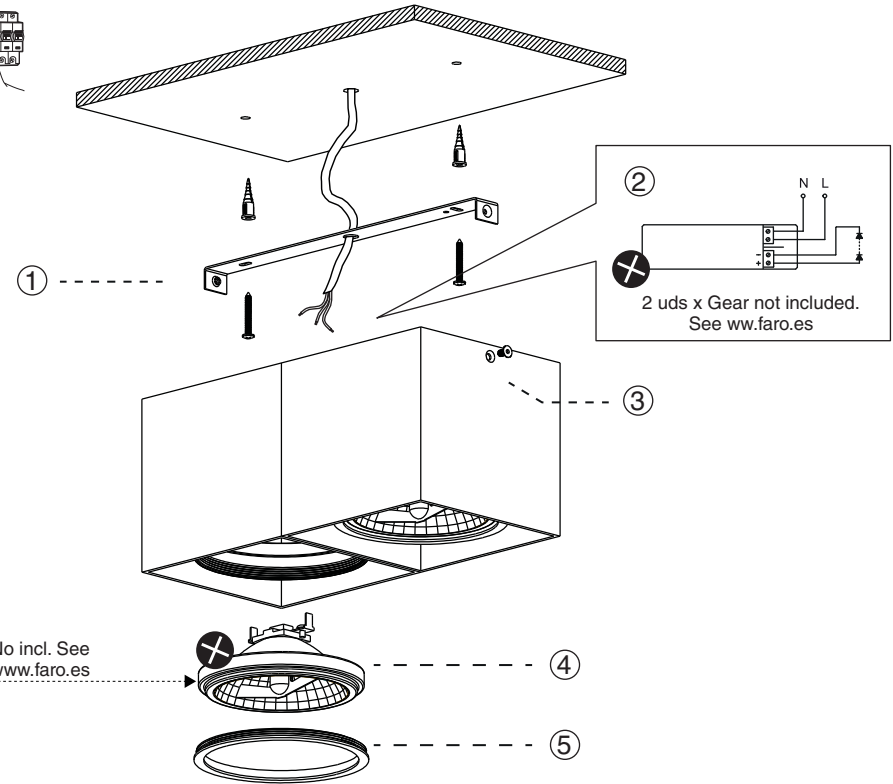

ref. 63274 white-blanco
ref. 63275 black-negro

ref. 63276 white-blanco
ref. 63277 black-negro

TECHNICAL FEATURES

AR111 G53 12V max 15W LED no incl.

**Together
we take care
of the planet**

Together we take care of the planet.